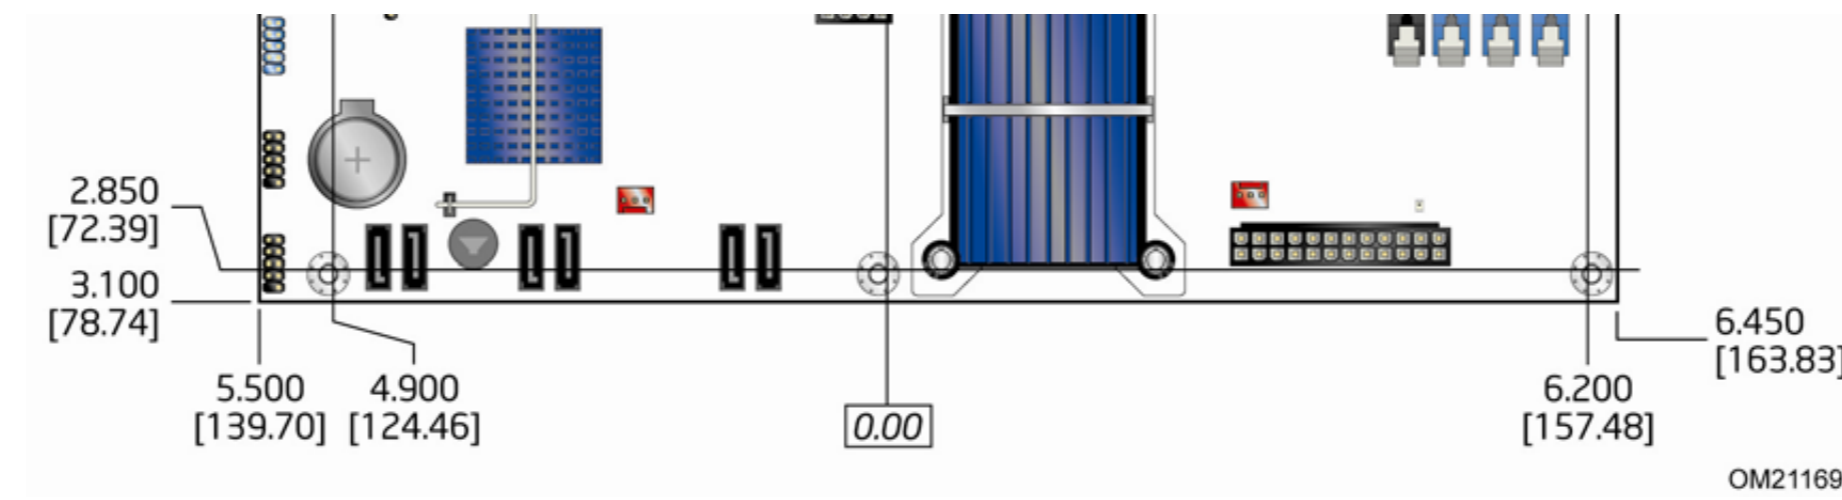

Free Download

[Drivers Chipset X58 Y ICH10R Raid De Intel](#)

[Drivers Chipset X58 Y ICH10R Raid De Intel](#)

Free Download

fazymisen/drivers-chipset-x58-y-ich10r-raid-de-intel. fazymisen/drivers-chipset-x58-y-ich10r-raid-de-intel. By fazymisen. Drivers Chipset X58 Y ICH10R Raid De The Intel X58 Express Chipset is the latest chipset designed to support latest Intel Core i7 ... Software Included, Drivers & Utilities;Asus Live Update;Asus PC Probe 2;Asus AI Suite ... Storage Controllers, Ata-133, Serial Ata-300 (Raid), eSATA Port ... Supports Intel® Dynamic Speed Technology. Chipset. Intel® X58/ICH10R. 0 Extended ATX Intel Motherboard: Summary ASUS Rampage IV Extreme motherboard features the Intel X79 chipset supporting the Intel LGA2011 2nd ... 0. WOL by PME, WOR by PME, PXE; Support Disc; Drivers Anti-virus software (OEM version) ... 20 product ratings - Asus ROG Rampage III Extreme R3E X58 ICH10R 25 ... Visit the MSI website for FAQ, technical guide, BIOS updates, driver updates ... de la Unión Europea en materia de desechos y/o equipos electrónicos, con ... are based on Intel® X58 & ICH10R chipsets for optimal system efficiency. ... Intel Matrix Storage Technology (AHCI + RAID 0/1/5/10) by ICH10R 1394 ... operating system, device drivers, and applications enabled for Intel® 64 architecture ... The Linux kernel, with built-in software RAID, provides excellent ... Y. Intel Xeon E5540, 2.53GHz, 8MB cache, 1066MHz. Memory, 5.86 GT/s QPI, 80W. Y. Y ... Dual LGA 1366. CPU Bus Speed. QPI: Up to 6.4GT/sec. Chipset. Intel® 5520.